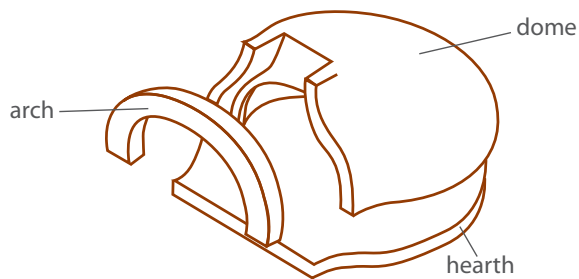

Model-500 Traditional Shroud Specifications

Weight: 450lbs.

Oven with Cart Weight: 500 lbs.

Model-500 Traditional Bundle Specifications

Accessories

Decorative exterior door, insulation kit, flue connector, pizza peel, and wire brush.

CHICAGO BRICK OVEN

Model-750 Traditional Shroud Specifications

Weight: 575 lbs.

Oven with Cart Weight: 625 lbs.

Model-750 Traditional Bundle Specifications

Accessories

Decorative exterior door, insulation door, insulation kit, flue connector, pizza peel, and wire brush.

CHICAGO BRICK OVEN

Model-750 Pyramid Shroud Specifications

Weight: 750 lbs.

Oven and Cart Weight: 800 lbs.

Model-750 Pyramid Bundle Specifications

Accessories

Decorative exterior door, insulation door, insulation kit, flue connector, pizza peel, and wire brush.