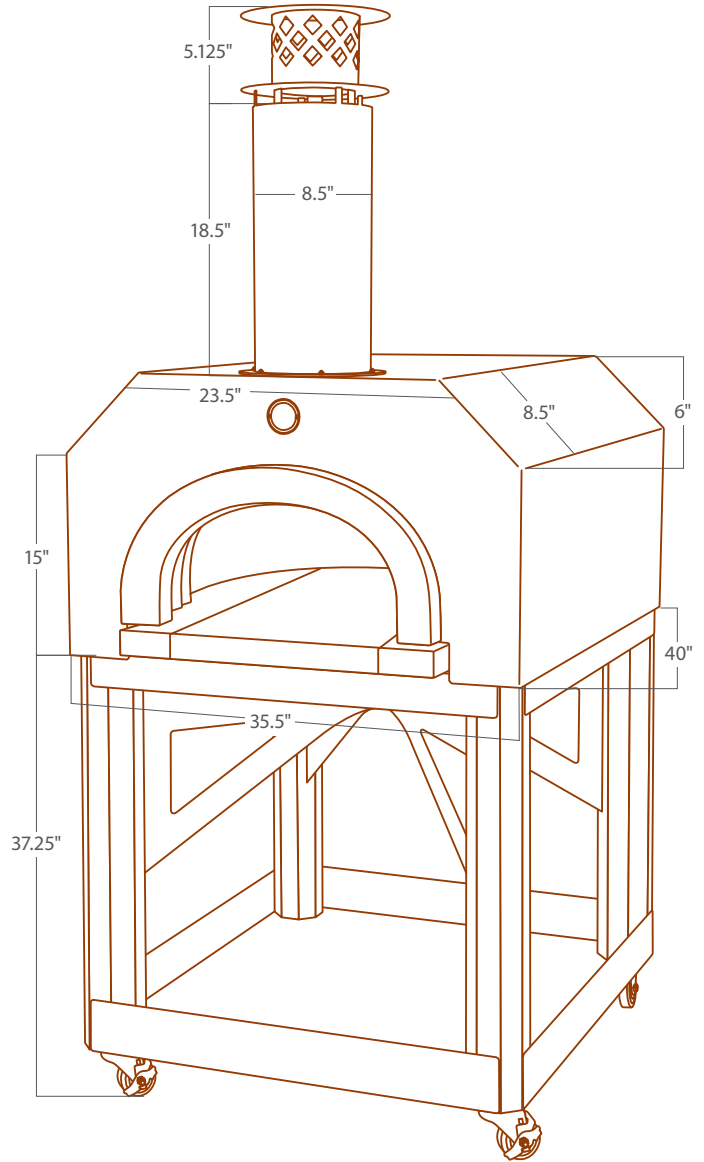

Model-500 Traditional Shroud Specifications

Weight: 450lbs.

Oven with Cart Weight: 500 lbs.

Model-500 Traditional Bundle Specifications

Accessories

Decorative exterior door, insulation kit, flue connector, pizza peel, and wire brush.

CHICAGO BRICK OVEN

Model-750 Traditional Shroud Specifications

Weight: 575 lbs.

Oven with Cart Weight: 625 lbs.

Model-750 Traditional Bundle Specifications

Accessories

Decorative exterior door, insulation door, insulation kit, flue connector, pizza peel, and wire brush.

CHICAGO BRICK OVEN

Model-750 Pyramid Shroud Specifications

Weight: 750 lbs.

Oven and Cart Weight: 800 lbs.

Model-750 Pyramid Bundle Specifications

Accessories

Decorative exterior door, insulation door, insulation kit, flue connector, pizza peel, and wire brush.