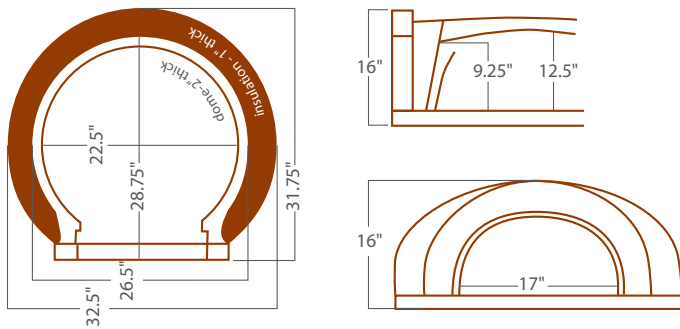

Model-500 Traditional Shroud Specifications

Weight: 450lbs.

Oven with Cart Weight: 500 lbs.

Model-500 Traditional Bundle Specifications

Accessories

Decorative exterior door, insulation kit, flue connector, pizza peel, and wire brush.

CHICAGO BRICK OVEN

Model-750 Traditional Shroud Specifications

Weight: 575 lbs.

Oven with Cart Weight: 625 lbs.

Model-750 Traditional Bundle Specifications

Accessories

Decorative exterior door, insulation door, insulation kit, flue connector, pizza peel, and wire brush.

CHICAGO BRICK OVEN

Model-750 Pyramid Shroud Specifications

Weight: 750 lbs.

Oven and Cart Weight: 800 lbs.

Model-750 Pyramid Bundle Specifications

Accessories

Decorative exterior door, insulation door, insulation kit, flue connector, pizza peel, and wire brush.