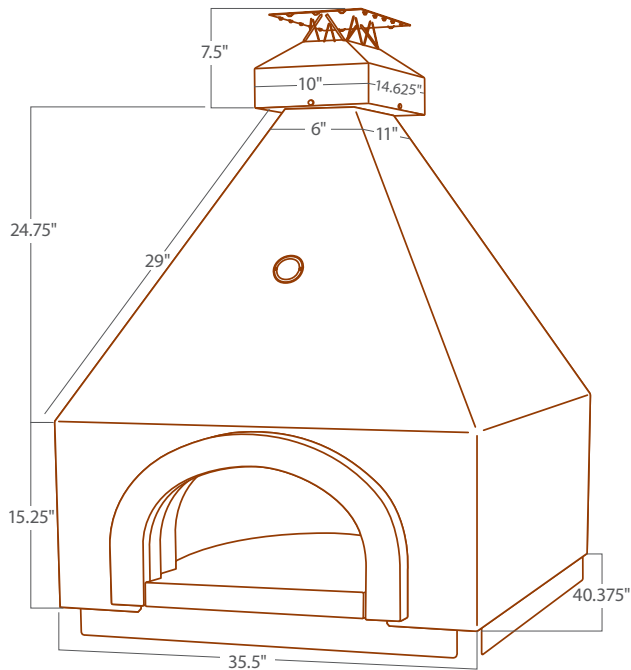

Model-500 Traditional Shroud Specifications

Weight: 450lbs.

Oven with Cart Weight: 500 lbs.

Model-500 Traditional Bundle Specifications

Accessories

Decorative exterior door, insulation kit, flue connector, pizza peel, and wire brush.

CHICAGO BRICK OVEN

Model-750 Traditional Shroud Specifications

Weight: 575 lbs.

Oven with Cart Weight: 625 lbs.

Model-750 Traditional Bundle Specifications

Accessories

Decorative exterior door, insulation door, insulation kit, flue connector, pizza peel, and wire brush.

CHICAGO BRICK OVEN

Model-750 Pyramid Shroud Specifications

Weight: 750 lbs.

Oven and Cart Weight: 800 lbs.

Model-750 Pyramid Bundle Specifications

Accessories

Decorative exterior door, insulation door, insulation kit, flue connector, pizza peel, and wire brush.