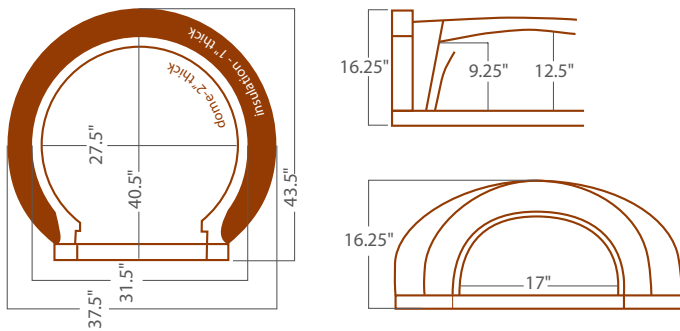

Model-500 Traditional Shroud Specifications

Weight: 450lbs.

Oven with Cart Weight: 500 lbs.

Model-500 Traditional Bundle Specifications

Accessories

Decorative exterior door, insulation kit, flue connector, pizza peel, and wire brush.

CHICAGO BRICK OVEN

Model-750 Traditional Shroud Specifications

Weight: 575 lbs.

Oven with Cart Weight: 625 lbs.

Model-750 Traditional Bundle Specifications

Accessories

Decorative exterior door, insulation door, insulation kit, flue connector, pizza peel, and wire brush.

CHICAGO BRICK OVEN

Model-750 Pyramid Shroud Specifications

Weight: 750 lbs.

Oven and Cart Weight: 800 lbs.

Model-750 Pyramid Bundle Specifications

Accessories

Decorative exterior door, insulation door, insulation kit, flue connector, pizza peel, and wire brush.