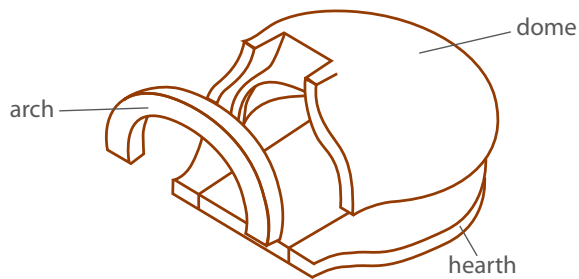

Model-500 Traditional Shroud Specifications

Weight: 450lbs.

Oven with Cart Weight: 500 lbs.

Model-500 Traditional Bundle Specifications

Accessories

Decorative exterior door, insulation kit, flue connector, pizza peel, and wire brush.

CHICAGO BRICK OVEN

Model-750 Traditional Shroud Specifications

Weight: 575 lbs.

Oven with Cart Weight: 625 lbs.

Model-750 Traditional Bundle Specifications

Accessories

Decorative exterior door, insulation door, insulation kit, flue connector, pizza peel, and wire brush.

CHICAGO BRICK OVEN

Model-750 Pyramid Shroud Specifications

Weight: 750 lbs.

Oven and Cart Weight: 800 lbs.

Model-750 Pyramid Bundle Specifications

Accessories

Decorative exterior door, insulation door, insulation kit, flue connector, pizza peel, and wire brush.