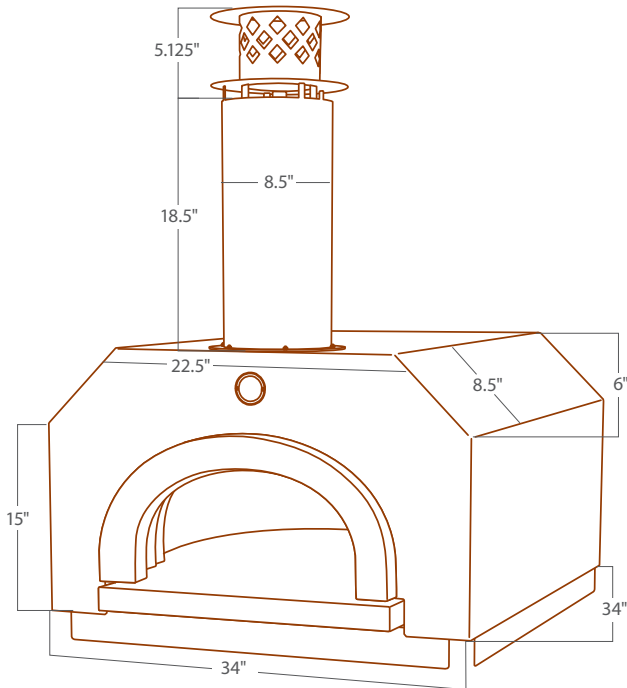

Model-500 Traditional Shroud Specifications

Weight: 450lbs.

Oven with Cart Weight: 500 lbs.

Model-500 Traditional Bundle Specifications

Accessories

Decorative exterior door, insulation kit, flue connector, pizza peel, and wire brush.

CHICAGO BRICK OVEN

Model-750 Traditional Shroud Specifications

Weight: 575 lbs.

Oven with Cart Weight: 625 lbs.

Model-750 Traditional Bundle Specifications

Accessories

Decorative exterior door, insulation door, insulation kit, flue connector, pizza peel, and wire brush.

CHICAGO BRICK OVEN

Model-750 Pyramid Shroud Specifications

Weight: 750 lbs.

Oven and Cart Weight: 800 lbs.

Model-750 Pyramid Bundle Specifications

Accessories

Decorative exterior door, insulation door, insulation kit, flue connector, pizza peel, and wire brush.