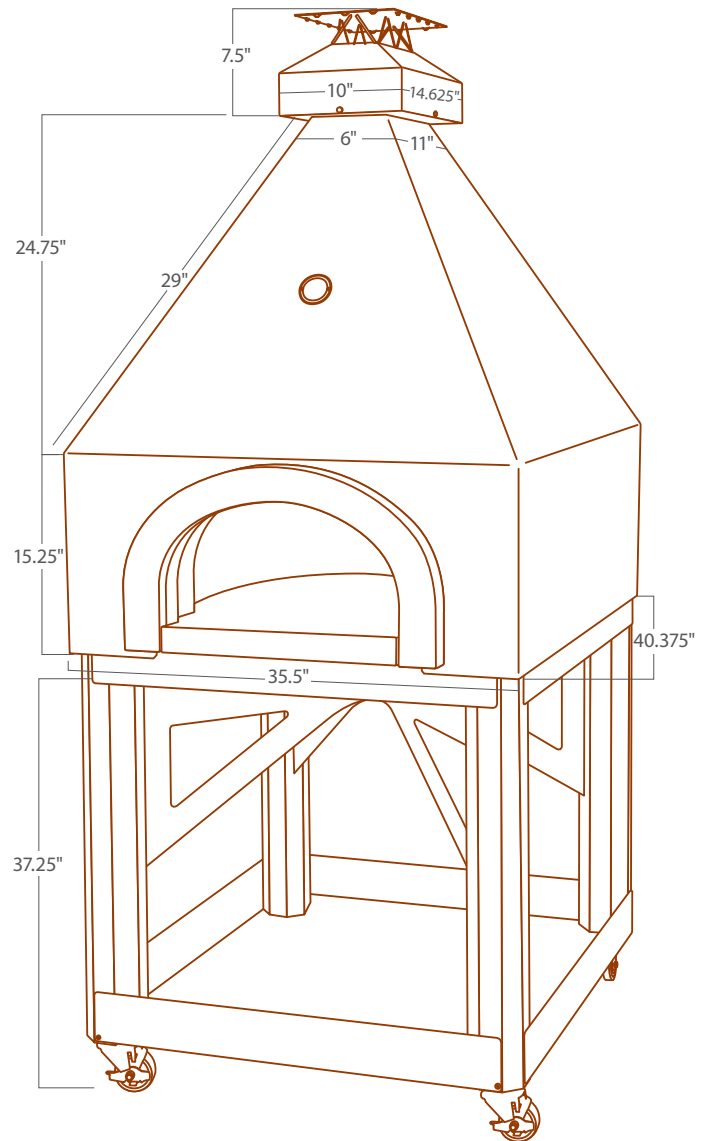

Model-500 Traditional Shroud Specifications

Weight: 450lbs.

Oven with Cart Weight: 500 lbs.

Model-500 Traditional Bundle Specifications

Accessories

Decorative exterior door, insulation kit, flue connector, pizza peel, and wire brush.

CHICAGO BRICK OVEN

Model-750 Traditional Shroud Specifications

Weight: 575 lbs.

Oven with Cart Weight: 625 lbs.

Model-750 Traditional Bundle Specifications

Accessories

Decorative exterior door, insulation door, insulation kit, flue connector, pizza peel, and wire brush.

CHICAGO BRICK OVEN

Model-750 Pyramid Shroud Specifications

Weight: 750 lbs.

Oven and Cart Weight: 800 lbs.

Model-750 Pyramid Bundle Specifications

Accessories

Decorative exterior door, insulation door, insulation kit, flue connector, pizza peel, and wire brush.