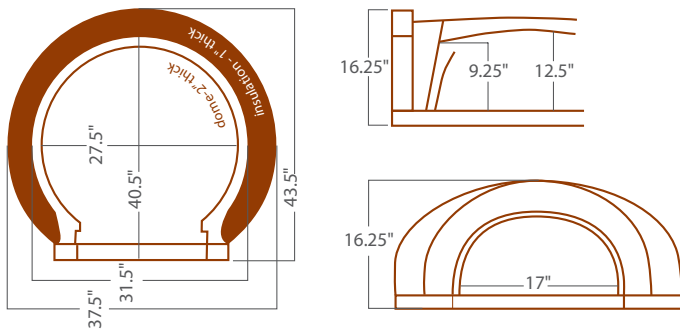

Model-500 Traditional Shroud Specifications

Weight: 450lbs.

Oven with Cart Weight: 500 lbs.

Model-500 Traditional Bundle Specifications

Accessories

Decorative exterior door, insulation kit, flue connector, pizza peel, and wire brush.

CHICAGO BRICK OVEN

Model-750 Pyramid Shroud Specifications

Weight: 750 lbs.

Oven and Cart Weight: 800 lbs.

Model-750 Pyramid Bundle Specifications

Accessories

Decorative exterior door, insulation door, insulation kit, flue connector, pizza peel, and wire brush.