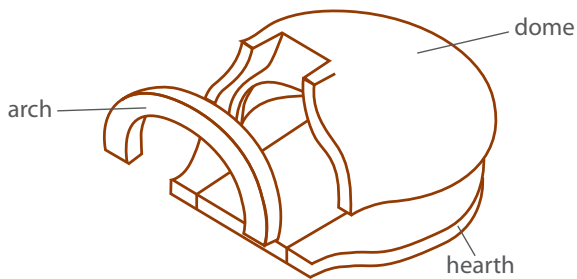

CHICAGO BRICK OVEN

Model-750 Traditional Shroud Specifications

Weight: 575 lbs.

Oven with Cart Weight: 625 lbs.

Model-750 Traditional Bundle Specifications

Accessories

Decorative exterior door, insulation door, insulation kit, flue connector, pizza peel, and wire brush.

CHICAGO BRICK OVEN

Model-750 Pyramid Shroud Specifications

Weight: 750 lbs.

Oven and Cart Weight: 800 lbs.

Model-750 Pyramid Bundle Specifications

Accessories

Decorative exterior door, insulation door, insulation kit, flue connector, pizza peel, and wire brush.