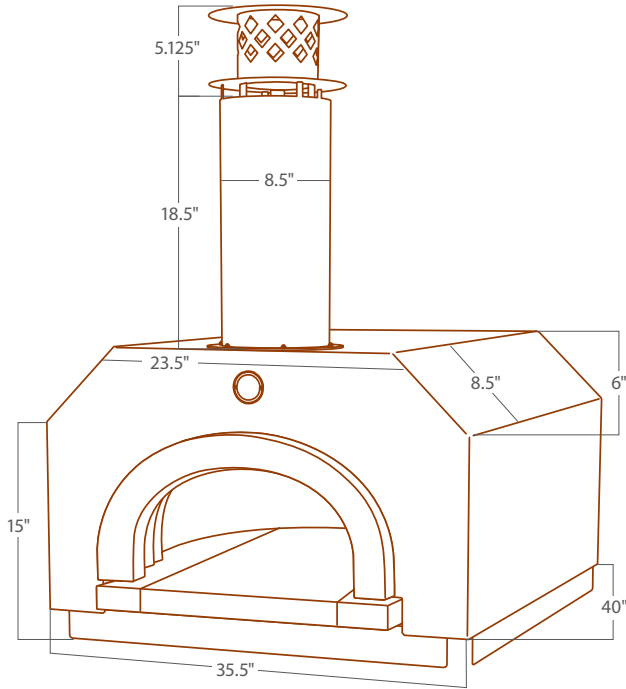

Model-500 Traditional Shroud Specifications

Weight: 450lbs.

Oven with Cart Weight: 500 lbs.

Model-500 Traditional Bundle Specifications

Accessories

Decorative exterior door, insulation kit, flue connector, pizza peel, and wire brush.

CHICAGO BRICK OVEN

Model-750 Traditional Shroud Specifications

Weight: 575 lbs.

Oven with Cart Weight: 625 lbs.

Model-750 Traditional Bundle Specifications

Accessories

Decorative exterior door, insulation door, insulation kit, flue connector, pizza peel, and wire brush.

CHICAGO BRICK OVEN

Model-750 Pyramid Shroud Specifications

Weight: 750 lbs.

Oven and Cart Weight: 800 lbs.

Model-750 Pyramid Bundle Specifications

Accessories

Decorative exterior door, insulation door, insulation kit, flue connector, pizza peel, and wire brush.