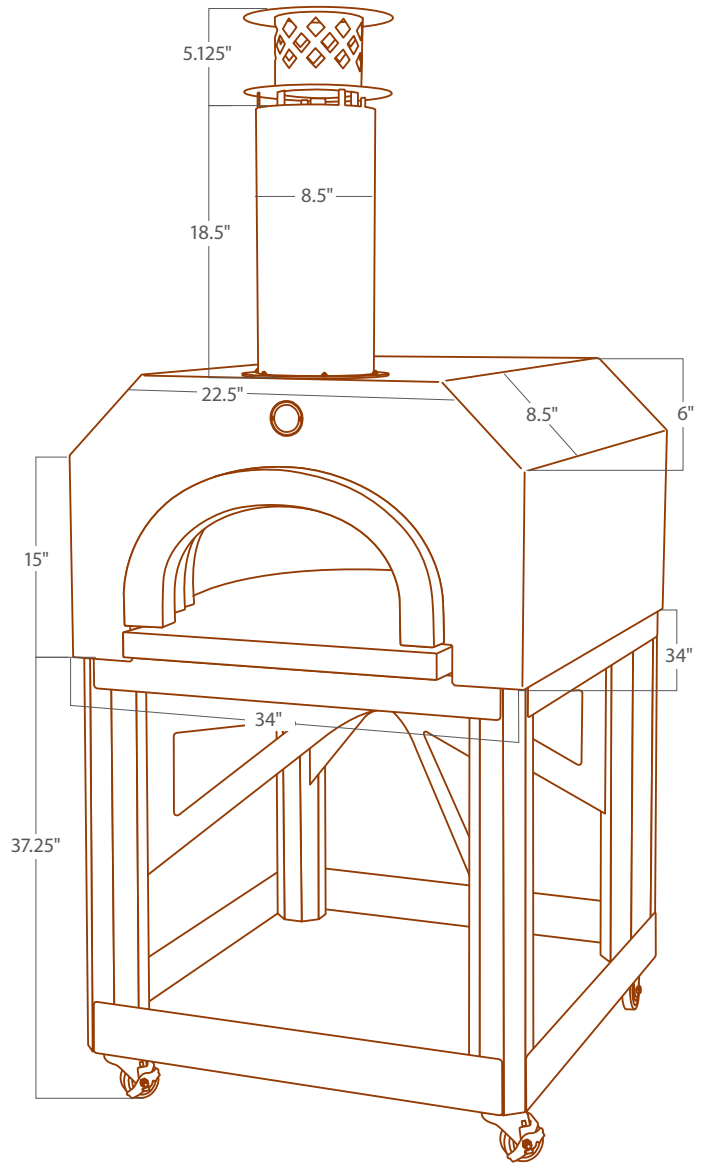

Model-500 Traditional Shroud Specifications

Weight: 450lbs.

Oven with Cart Weight: 500 lbs.

Model-500 Traditional Bundle Specifications

Accessories

Decorative exterior door, insulation kit, flue connector, pizza peel, and wire brush.

CHICAGO BRICK OVEN

Model-750 Traditional Shroud Specifications

Weight: 575 lbs.

Oven with Cart Weight: 625 lbs.

Model-750 Traditional Bundle Specifications

Accessories

Decorative exterior door, insulation door, insulation kit, flue connector, pizza peel, and wire brush.

CHICAGO BRICK OVEN

Model-750 Pyramid Shroud Specifications

Weight: 750 lbs.

Oven and Cart Weight: 800 lbs.

Model-750 Pyramid Bundle Specifications

Accessories

Decorative exterior door, insulation door, insulation kit, flue connector, pizza peel, and wire brush.