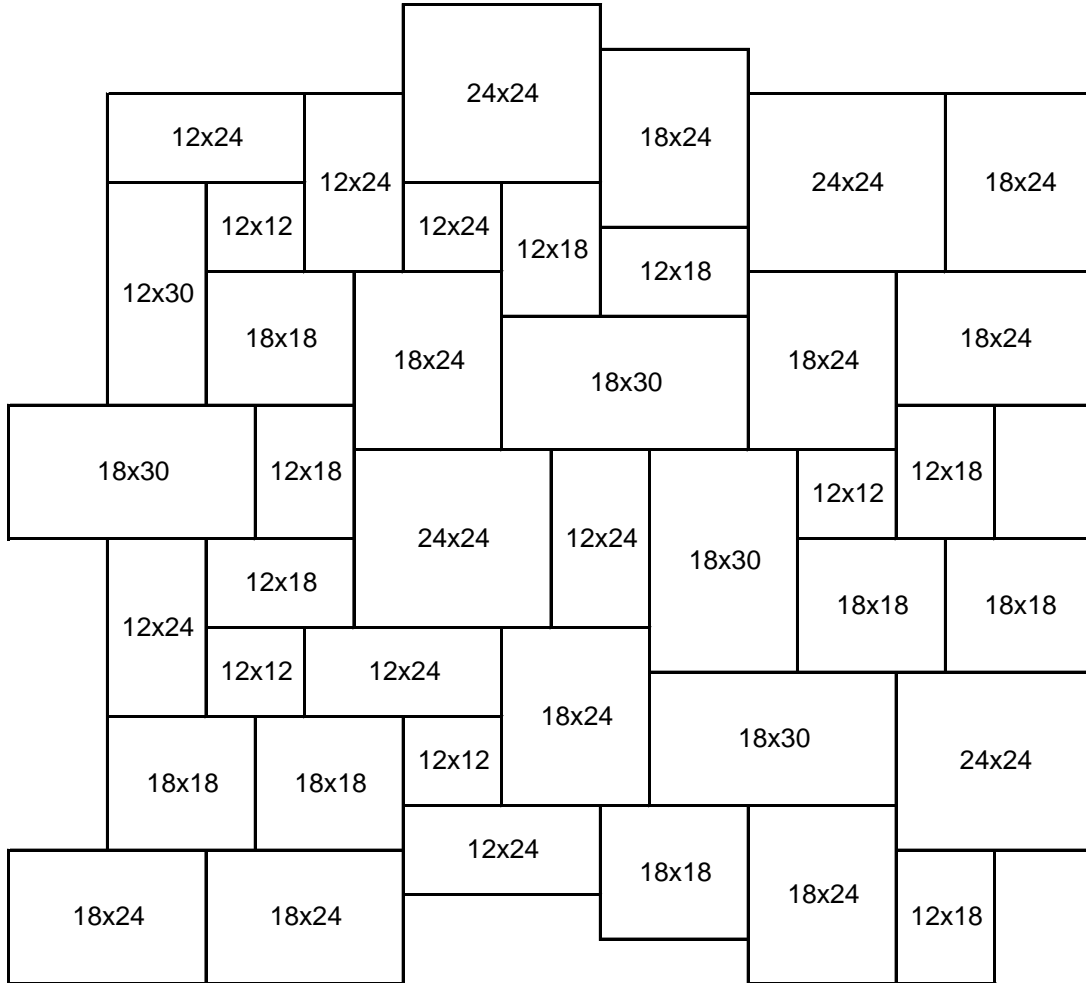

OAKVILLE STONE

PATTERN # 2

<u>Size</u>	<u>Sqft per Pc</u>	<u>Number of Pcs</u>	<u>Sqft</u>
12" x 12"	1	5	5
12" x 18"	1.5	6	9
12" x 24"	2	6	12
12" x 30"	2.5	1	2.5
18" x 18"	2.25	6	13.5
18" x 24"	3	9	27
18" x 30"	3.75	4	15
24" x 24"	4	4	16
		41	100

* Stone cut to nominal sizes for a 1/2" joint.

* Each crate contains 2 modules of 100 sqft of the pattern layout above.

* Total sqft of each crate is 200 sqft.

5175 Timberlea Blvd., Mississauga, Ontario L4W 2S3