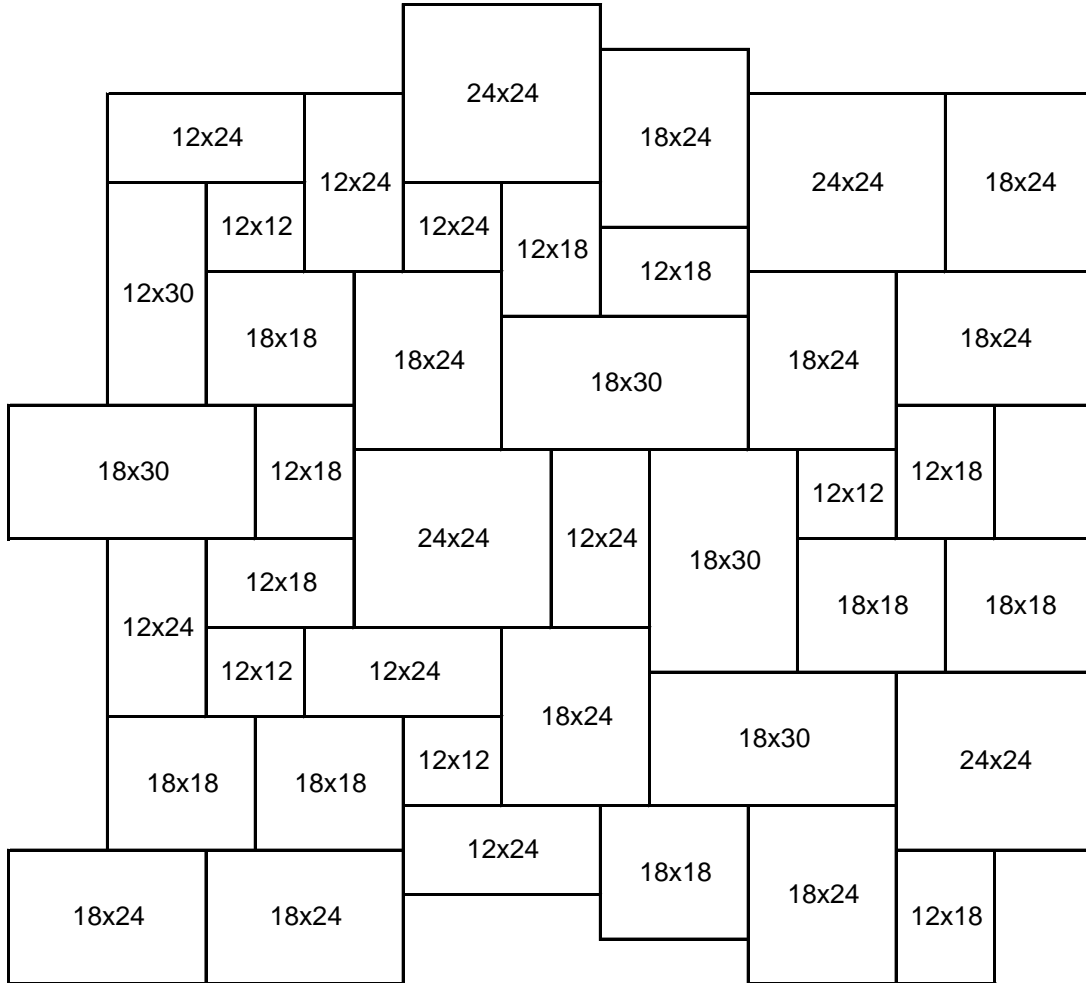

# OAKVILLE STONE

## PATTERN # 2

<u>Size</u>	<u>Sqft per Pc</u>	<u>Number of Pcs</u>	<u>Sqft</u>
12" x 12"	1	5	5
12" x 18"	1.5	6	9
12" x 24"	2	6	12
12" x 30"	2.5	1	2.5
18" x 18"	2.25	6	13.5
18" x 24"	3	9	27
18" x 30"	3.75	4	15
24" x 24"	4	4	16
		41	100

\* Stone cut to nominal sizes for a 1/2" joint.

\* Each crate contains 2 modules of 100 sqft of the pattern layout above.

\* Total sqft of each crate is 200 sqft.

**5175 Timberlea Blvd., Mississauga, Ontario L4W 2S3**